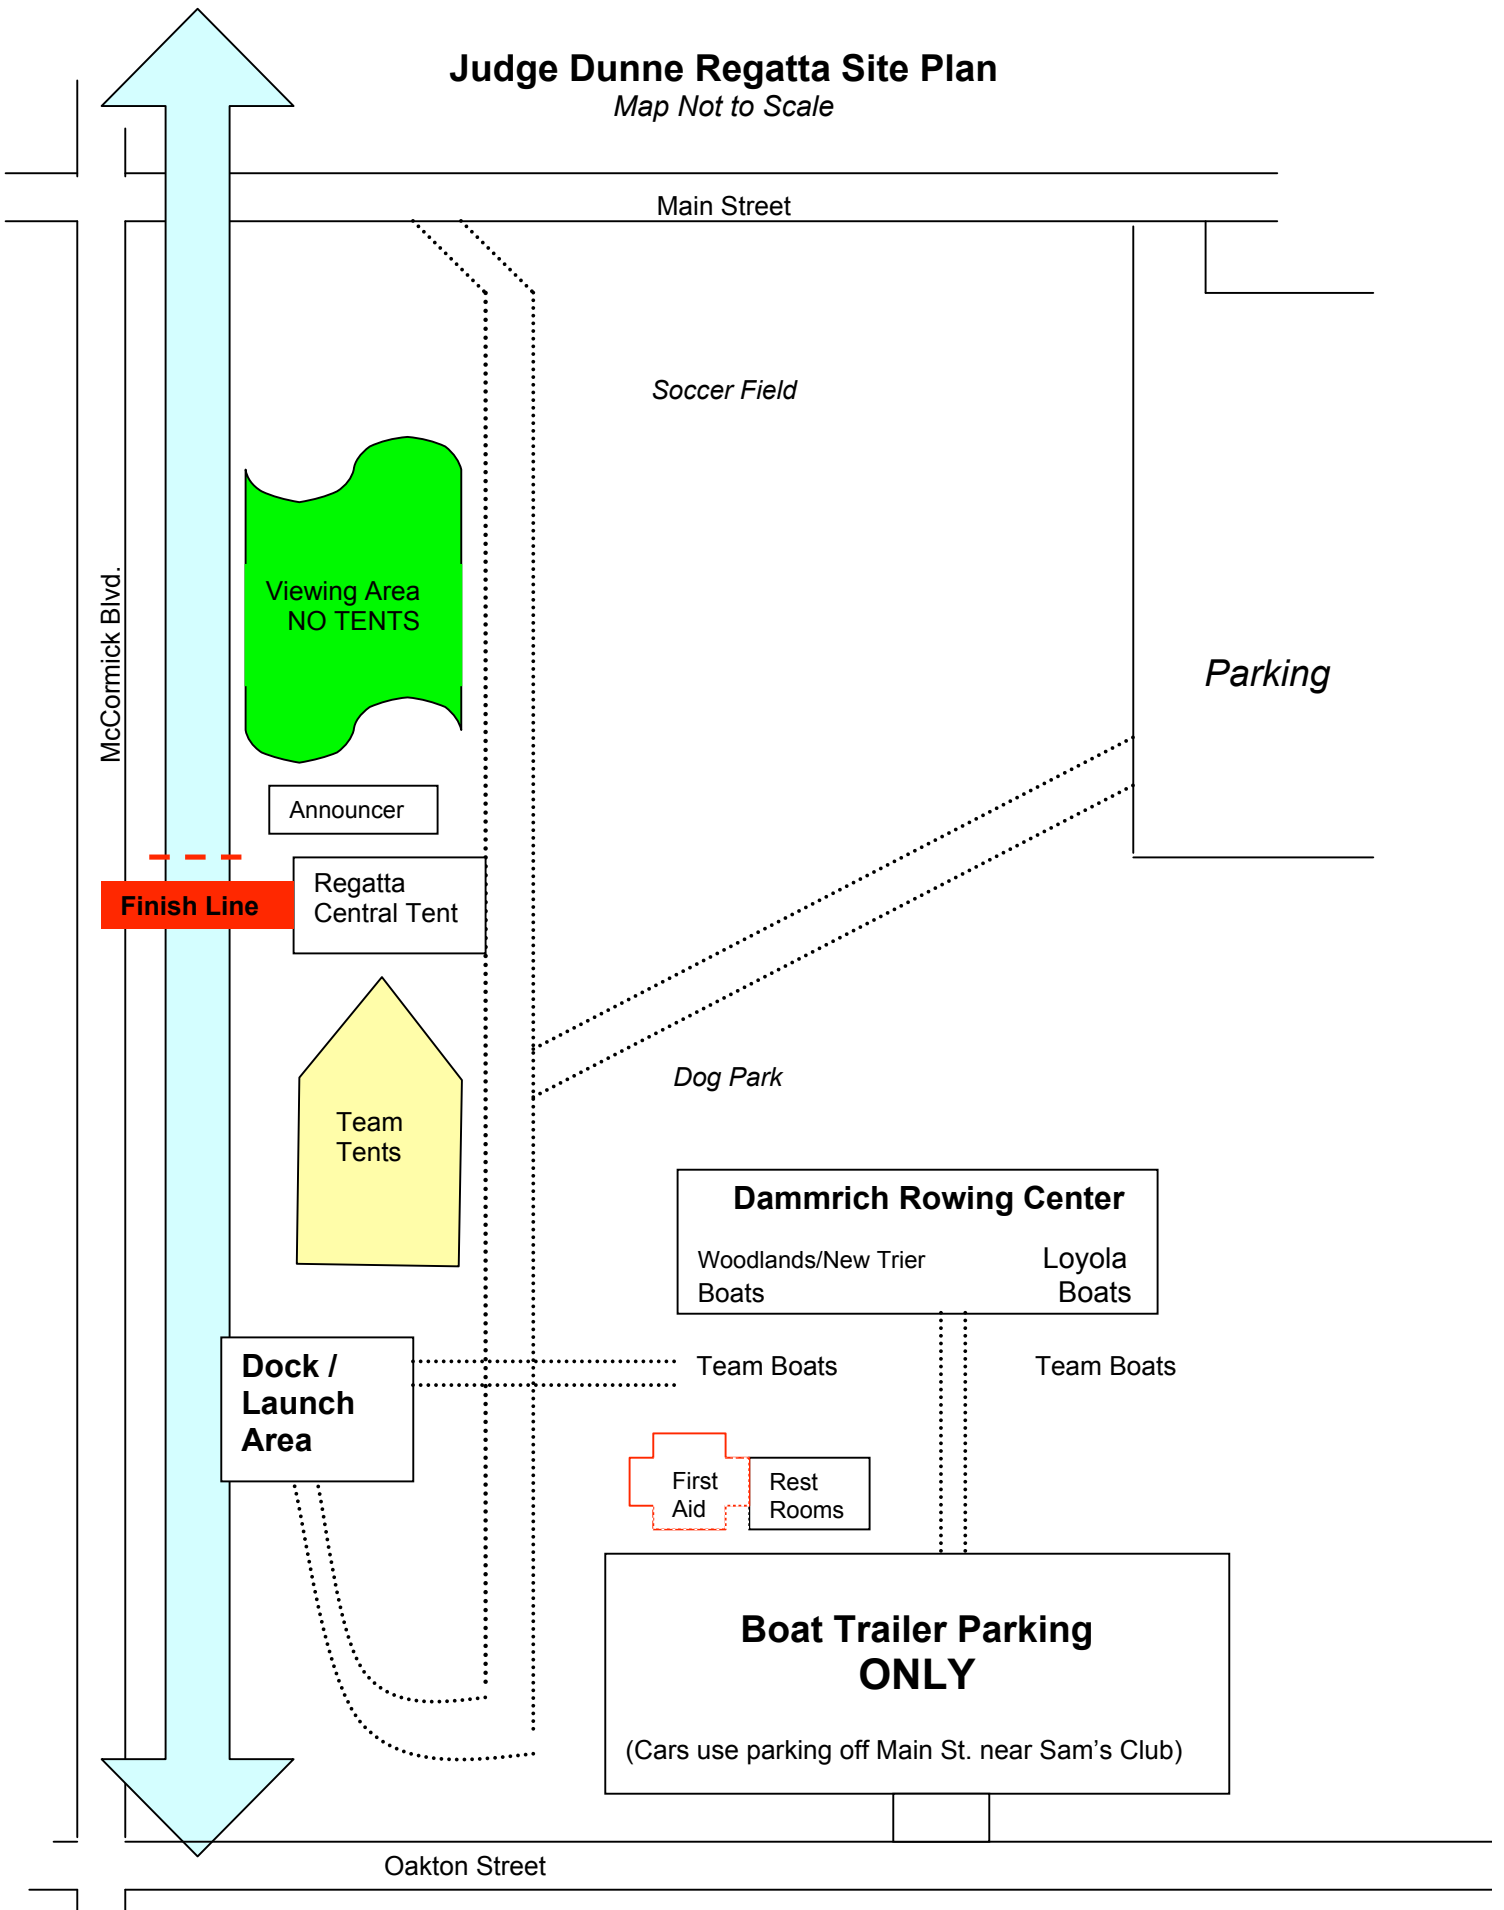

Judge Dunne Regatta Site Plan

Map Not to Scale

Main Street

Soccer Field

McCormick Blvd.

Viewing Area
NO TENTS

Announcer

Finish Line

Regatta
Central Tent

Team
Tents

Dock /
Launch
Area

Dog Park

Dammrich Rowing Center

Woodlands/New Trier
Boats

Loyola
Boats

Team Boats

Team Boats

First
Aid

Rest
Rooms

**Boat Trailer Parking
ONLY**

(Cars use parking off Main St. near Sam's Club)

Parking

Oakton Street